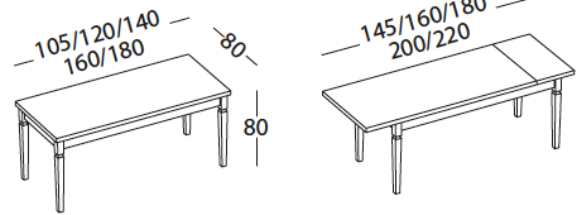

Tavolo fisso impiallacciato, gambe massello e top sp. 4 cm

Veneered fixed table, solid wood legs and top th. 4 cm.

L 120 P 80 H 80	6414 P 510
L 140 P 80 H 80	6422 P 550
L 160 P 80 H 80	6432 P 590

dimensioni / dimensions

Finiture top e basamento / Top and structure finishes

Impiallacciato / Veneered

Laccato poro aperto / Open-pore lacquered

Decapè / Decapè

Torino Laminato / Laminated

Tavolo allungabile con struttura impiallacciata, gambe massello e top laminato sp. 4 cm.

Extending table with veneered structure, solid wood legs and laminate top th. 4 cm.

Finiture top / Top finishes

POSTFORMING SP. 4 CM. BORDO ABS SP. 4 CM. / POSTFORMING TH. 4 CM / ABS EDGE TH. 4 CM.

Finiture struttura e gambe / Structure and legs finishes